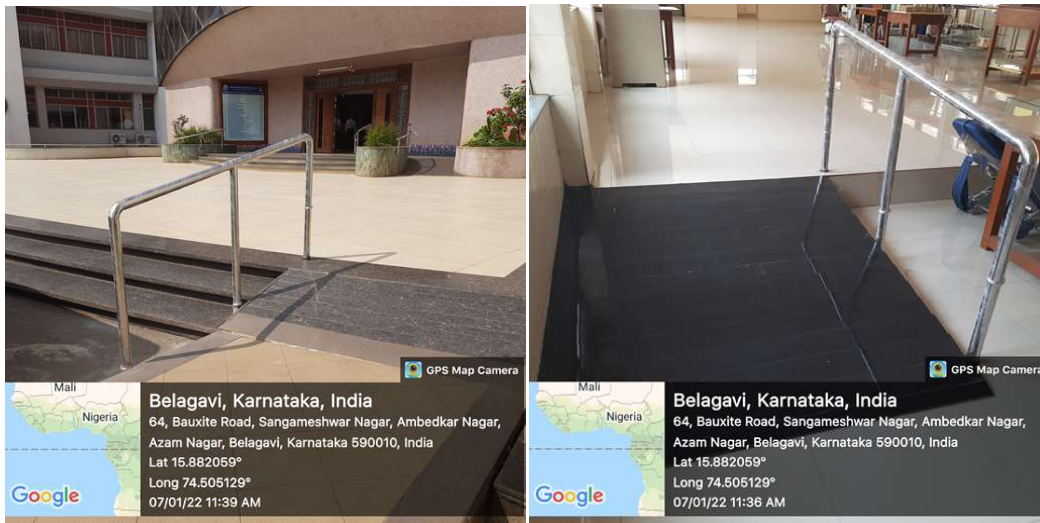

MARATHA MANDAL'S NATHAJIRAO G HALGEKAR INSTITUTE OF DENTAL SCIENCES AND RESEARCH CENTRE, BELAGAVI

FACILITIES AVAILABLE FOR PHYSICALLY CHALLENGED STUDENTS (PCS)

RAMPS/LIFT FOR EASY ACCESS

DISABLED FRIENDLY WASHROOMS

WHEEL CHAIR ASSISTANCE

LIFT