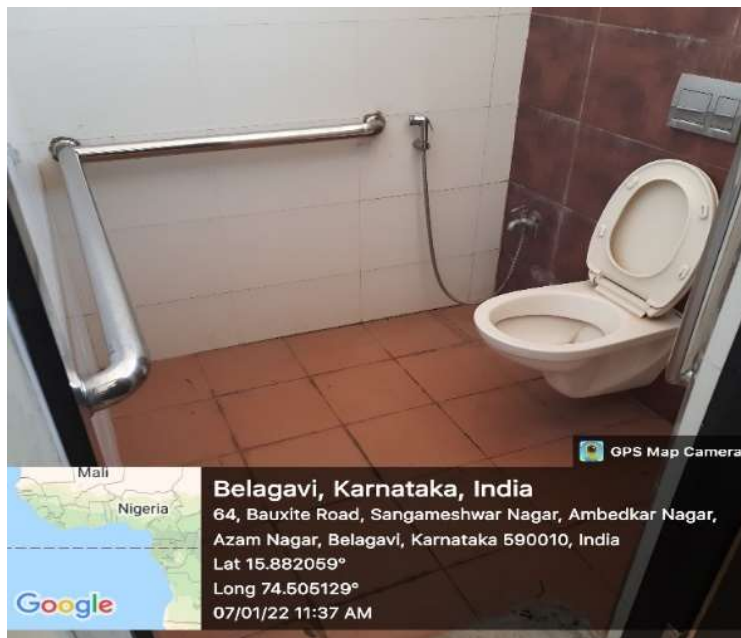

MARATHA MANDAL'S NATHAJIRAO G HALGEKAR INSTITUTE OF DENTAL SCIENCES AND RESEARCH CENTRE, BELAGAVI

FACILITIES AVAILABLE FOR PHYSICALLY CHALLENGED STUDENTS (PCS)

RAMPS/LIFT FOR EASY ACCESS

DISABLED FRIENDLY WASHROOMS

WHEEL CHAIR ASSISTANCE

LIFT